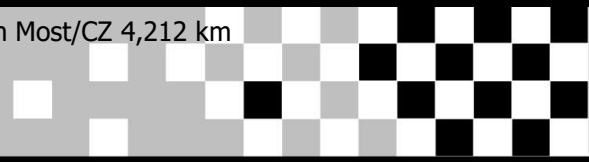

Pos.	St.Nr.	Name	Klasse	Motorrad	Gesamtbestzeit	R1. Beste Z	R2. Beste Z	R3. Beste Z
1	M49	Tim Holtz	SSPopen	Yamaha R6	1:38.270	1:39.844		1:38.270
2	M848	Norick Tschauder	SSPopen	Yamaha R6	1:38.656	1:40.493	1:40.536	1:38.656
3	M335	Stefan Andersen	SSPopen	Yamaha R6	1:41.404	1:43.147	1:43.319	1:41.404
4	M12	Martin Simonsen	SSPopen	Yamaha R6	1:41.467	1:41.467	1:42.618	1:42.728
5	M127	Nico Busch	SSPopen	Yamaha R6	1:41.644	1:41.644	1:44.389	1:41.943
6	M42	Jenson A´Court	SSPopen	Yamaha R6	1:44.768	1:45.049		1:44.768
7	M79	Marc Greve	SSPopen	Yamaha R6	1:44.811	1:49.286	1:48.747	1:44.811
8	M166	Peter Stein	SSPopen	Honda CBR 600 RR	1:45.604	1:46.871	1:52.165	1:45.604
9	M34	Patricia Kok	SSPopen	Yamaha R6	1:45.620	1:47.904		1:45.620
10	M111	Ashwin van der Flier	SSPopen	Yamaha R6	1:45.726	1:47.052		1:45.726
11	M196	Sascha Witke	SSPopen	Yamaha R6	1:45.754	1:45.754	2:05.347	1:46.949
12	999	Florian Klincksiek	SSPopen	Kawasaki ZX 6R	1:46.456	1:49.981		1:46.456
13	M92	Katja Witte	SSPopen	Yamaha R6	1:46.938	1:48.094		1:46.938
14	107	Michael Baczynski	SSPopen	Yamaha R6	1:47.178	1:47.262	1:48.920	1:47.178
15	M99	Mike Krnac	SSPopen	Yamaha R6	1:47.202	1:47.384	2:01.490	1:47.202
16	M87	Garlef Stöwe	SSPopen	Yamaha R6	1:47.868	1:52.544		1:47.868
17	M28	Frank Dargel	SSPopen	Yamaha R6	1:48.003	1:48.843	1:57.291	1:48.003
18	271	Jan-Erik Bohlen	SSPopen	Kawasaki ZX 6R	1:48.078	1:49.899		1:48.078
19	119	Peter Jensen	SSPopen	Honda CBR 600 RR	1:48.219	1:49.730		1:48.219
20	164	Martin Iver Pedersen	SSPopen	Yamaha R6	1:48.279	1:50.165	1:51.899	1:48.279
21	M310	Ilonka Pingel	SSPopen	Yamaha R6	1:48.490	1:49.828		1:48.490
22	M22	Christian Lange	SSPopen	Kawasaki ZX 6R	1:48.519	1:51.328	2:10.350	1:48.519
23	M592	Peter Schneemark	SSPopen	Yamaha R6	1:48.661	1:52.026		1:48.661
24	M178	Thomas Schönholzer	SSPopen	Honda CBR 600 RR	1:48.668	1:50.630		1:48.668
25	M713	Diana Weber	SSPopen	Yamaha R6	1:48.903	1:55.415		1:48.903
26	153	Martin Jahn	SSPopen	Suzuki GSX R 600	1:49.504	1:52.348		1:49.504
27	M183	Nick Kneip	SSPopen	Yamaha R6	1:49.894	1:50.476		1:49.894
28	M20	Jason Steinbach	SSPopen	Yamaha R6	1:51.123	1:52.376		1:51.123
29	665	Markus Lezenuk	SSPopen	Yamaha R6	1:53.521	1:54.296		1:53.521
30	129	Anja Zausch	SSPopen	Aprilia RS660	1:59.770			1:59.770
Nicht Klassifiziert (120% von oben 5 = 2:00.345)								
31	291	Martin Kreller	SSPopen	Honda CBR 600 RR	2:01.963			2:01.963