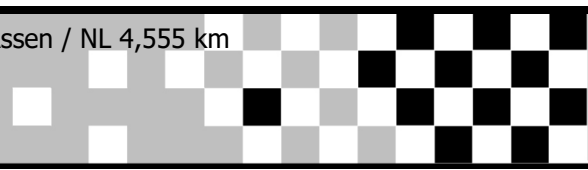

www.mylaps.com

Lizenziert für Bike Promotion

ASSEN 14.-16.08.2020

IDM Assen/NL

IDM Superbike 1000

Assen / NL 4,555 km

FT1 + FT2 + FT3

Pos	No.	Name	Nat	Motorrad	Overall BestTm	Diff	FT1 Beste Zeit.	FT2 Beste Zeit.
25	14	Philipp GENGELBACH	DEU	Suzuki GSX-R 1000	1:43.133	5.519	1:45.803	1:43.544
26	66	Maximilian WEIHE	DEU	Yamaha YZF-R1	1:43.241	5.627	1:43.784	1:43.813
27	42	Valentin REITMAIR	AUT	BMW S 1000 RR	1:43.405	5.791	1:46.629	1:44.288
28	45	Marek ČERVENÝ	CZE	BMW S 1000 RR	1:43.837	6.223	1:45.890	1:44.390
29	85	Björn STUPPI	DEU	BMW S 1000 RR	1:44.844	7.230	1:44.868	1:46.102
30	G27	Jörg DAWEN	DEU	Yamaha YZF-R1	1:47.540	9.926	1:48.365	1:47.540