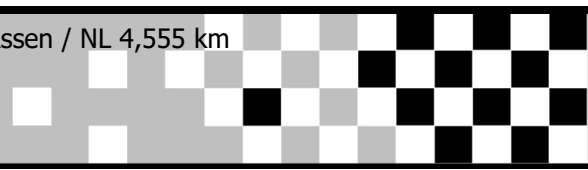

ASSEN 14.-16.08.2020

IDM Assen/NL

IDM Superbike 1000

Assen / NL 4,555 km

FT1 + FT2 + FT3

Pos	No.	Name	Nat	Motorrad	Overall BestTm	Diff	FT1 Beste Zeit.	FT2 Beste Zeit.
1	94	Jonas FOLGER	DEU	Yamaha YZF-R1	1:37.614		1:38.594	1:38.068
2	1	Ilya MIKHALCHIK	UKR	BMW S 1000 RR	1:38.385	0.771	1:38.834	1:38.902
3	9	Dominic SCHMITTER	CHE	Yamaha YZF-R1	1:38.751	1.137	1:40.603	1:39.639
4	65	Vladimir LEONOV	RUS	BMW S 1000 RR	1:38.938	1.324	1:40.513	1:39.556
5	5	Jan MOHR	AUT	Yamaha YZF-R1	1:39.098	1.484	1:40.558	1:39.855
6	91	Bastien MACKELS	BEL	Yamaha YZF-R1	1:39.126	1.512	1:40.062	1:39.350
7	51	Florian ALT	DEU	BMW S 1000 RR	1:39.303	1.689	1:40.923	1:40.095
8	7	Erwan NIGON	FRA	Kawasaki ZX10R	1:39.505	1.891	1:41.081	1:40.404
9	32	Marc MOSER	DEU	Yamaha YZF-R1	1:39.565	1.951	1:41.014	1:39.743
10	19	Julian PUFFE	DEU	Honda CBR1000	1:39.662	2.048	1:40.882	1:39.711
11	55	Pepijn BIJSTERBOSCH	NLD	BMW S 1000 RR	1:39.681	2.067	1:41.636	1:40.769
12	53	Alessandro POLITA	ITA	Honda CBR1000	1:40.246	2.632	1:41.973	1:40.665
13	10	Danny VAN DER SLUIS	NLD	BMW S 1000 RR	1:40.257	2.643	1:40.981	1:40.770
14	92	Daniel KARTHEININGER	DEU	Suzuki GSX-R 1000	1:40.402	2.788	1:41.773	1:42.820
15	74	Daniel RUBIN	DEU	Yamaha YZF-R1	1:40.584	2.970	1:41.702	1:40.584
16	4	Ricardo BRINK	NLD	Yamaha YZF-R1	1:40.703	3.089	1:41.605	1:41.389
17	41	Philipp STEINMAYR	AUT	Yamaha YZF-R1	1:40.997	3.383	1:42.910	1:41.510
18	G98	Nick VLAAR	NLD	Yamaha YZF-R1	1:41.296	3.682	1:42.162	1:41.296
19	G26	Frank NIEMAN	NLD	Yamaha YZF-R1	1:41.436	3.822	1:42.493	1:42.077
20	57	Kevin SIEDER	AUT	Suzuki GSX-R 1000	1:41.477	3.863	1:43.703	1:43.928
21	G8	Nigel WALRAVEN	NLD	Kawasaki ZX10R	1:41.529	3.915	1:42.105	1:41.529
22	36	Marc NEUMANN	DEU	BMW S 1000 RR	1:41.829	4.215	1:44.900	1:42.221
23	6	Marco FETZ	DEU	Suzuki GSX-R 1000	1:41.832	4.218	1:45.295	1:42.352
24	89	Stefan KERSCHBAUMER	AUT	BMW S 1000 RR	1:41.943	4.329	1:43.393	1:41.943