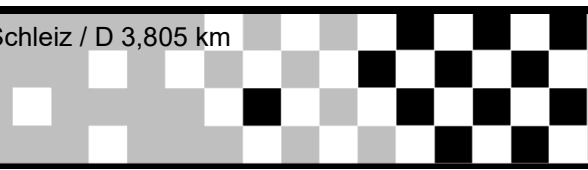

## IDM Schleiz

IDM Superbike 1000

Schleiz / D 3,805 km

Q1 + Q2

Pos	No.	Name	Nat	Motorrad	Overall BestTm	Diff	R1. Beste Zeit.	R2. Beste Zeit.
25	85	Björn STUPPI	GER	BMW S 1000 RR	1:29.903	5.297	1:30.512	1:29.903
26	33	Carl BERTHELSEN	NOR	Suzuki GSX-R1000	1:29.996	5.390	1:30.406	1:29.996
27	G96	Christoph KRELLER	GER	BMW S 1000 RR	1:30.204	5.598	1:30.204	1:30.646
28	G25	Petr BICISTE	CZE	BMW S 1000 RR	1:30.393	5.787	1:30.816	1:30.393
29	G71	Johan FREDRIKS	NED	Kawasaki ZX-10R	1:30.553	5.947	1:30.553	1:30.672
30	22	Mike CLEUTJENS	NED	Yamaha YZF-R1	1:30.948	6.342	1:30.948	
31	7	Sarah HEIDE	GER	Suzuki GSX-R1000	1:32.049	7.443	1:32.049	1:32.365